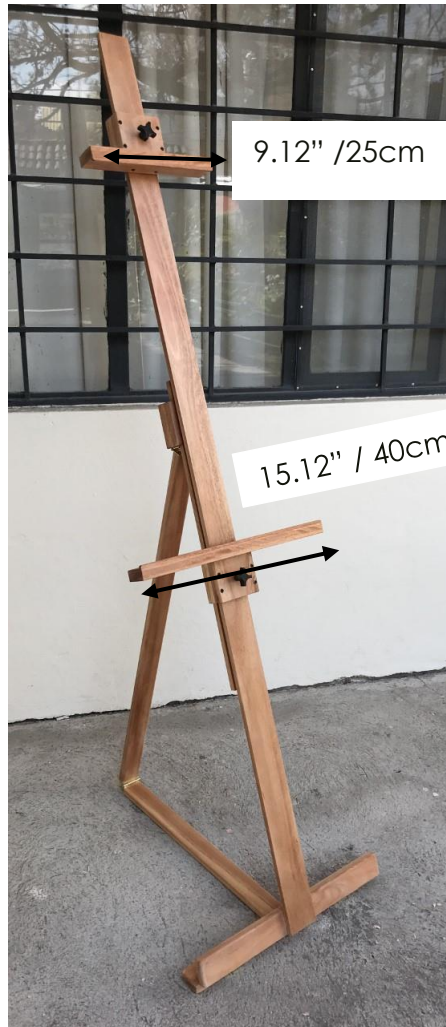

15.12" / 40cm

36.10" / 92.5cm

15.12" / 40 cm

PRICE/ PRECIO
\$1900.00 MXN

Easels handmade by students of
Escuela de Educación Especial de San
Miguel de Allende A.C.

Thank you!

32.11" / 83 cm

5F " / 1.53cm

3.5 " / 77cm

PRICE/ PRECIO
\$1,300.00 MXN

Easels handmade by students of
Escuela de Educación Especial de San
Miguel de Allende A.C.

Thank you!

PRICE/ PRECIO
\$900.00 MXN

Easels handmade by students of
Escuela de Educación Especial de San
Miguel de Allende A.C.

Thank you!

70.14" / 1.80m

15.12" / 40cm

PRICE/ PRECIO
\$2,200.00 MXN

Easels handmade by students of Escuela de Educación Especial de San Miguel de Allende A.C.

Thank you!

Umaran #107 zona centro SMA, Gto. Tel. 1520588
www.eeesma.com